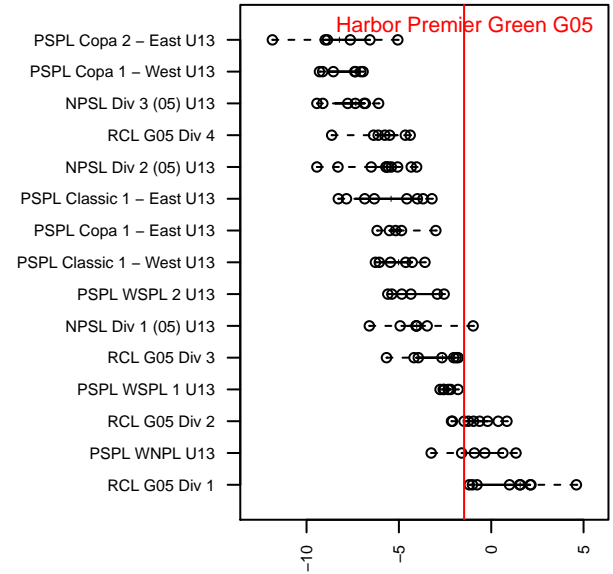

Harbor Premier Green G05

Harbor FC
 Gig Harbor, WA
 G05 total strength=1132
 attack=3.25 defense=3.08
 fall league = RCL G05 Div 2

alt names used:
 Harbor Premier G05 Green A
 HARBOR SC HARBOR PREMIER G05 GREEI
 Harbor Premier G05 Green A

Venues played:
 2017 Rainier Challenge Samba U14
 2017 Nike Crossfire Challenge Gold Group U13
 2017 RCL G05 Div 2
 2017 WYS Presidents Cup G05 Division 1

Harbor Premier Green G05
 Dots are actual minus expected GF (blue circles) and GA (red triangles).
 Blue line is smoothed change in attack strength. Red is smoothed change in defense strength.

**attack and defense variance (black dot)
relative to other teams
and top 10 in region**

**attack and defense rating
relative to others at age
and all opponents in last 13 months**

Performance relative to 13 month average