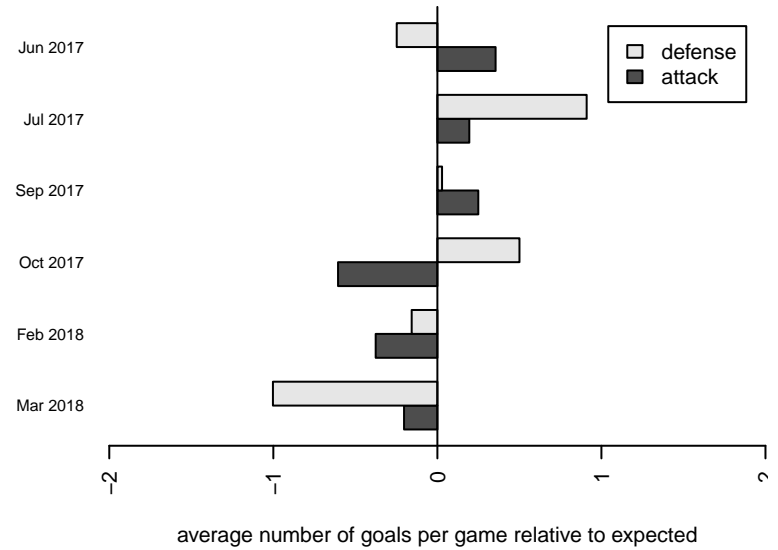

Performance relative to 13 month average