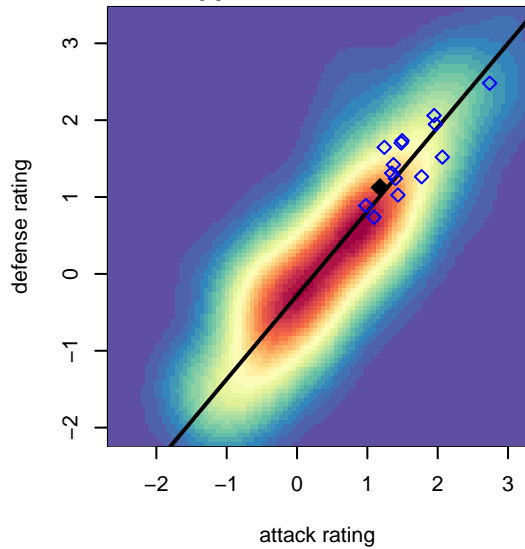

Harbor Premier Green G05

Harbor FC
 Gig Harbor, WA
 G05 total strength=1132
 attack=3.25 defense=3.08
 fall league = RCL G05 Div 2

alt names used:
 Harbor Premier G05 Green A
 HARBOR SC HARBOR PREMIER G05 GREEI
 Harbor Premier G05 Green A

Venues played:
 2017 Rainier Challenge Samba U14
 2017 Nike Crossfire Challenge Gold Group U13
 2017 RCL G05 Div 2
 2017 WYS Presidents Cup G05 Division 1

Harbor Premier Green G05
 Dots are actual minus expected GF (blue circles) and GA (red triangles).
 Blue line is smoothed change in attack strength. Red is smoothed change in defense strength.

**attack and defense variance (black dot)
relative to other teams
and top 10 in region**

**attack and defense rating
relative to others at age
and all opponents in last 13 months**

Performance relative to 13 month average