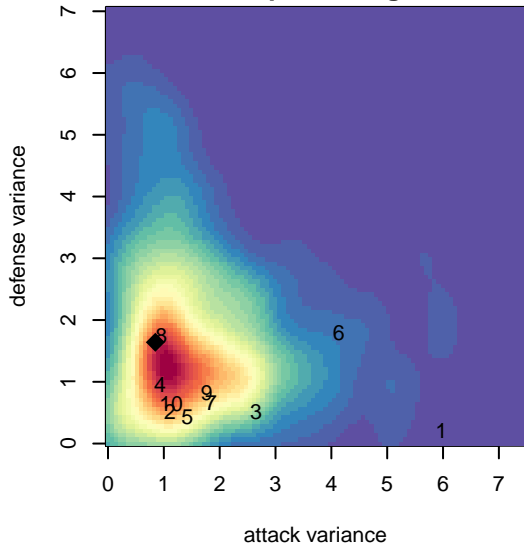

Harbor Premier Green G05

Harbor FC
 Gig Harbor, WA
 G05 total strength=1132
 attack=3.25 defense=3.08
 fall league = RCL G05 Div 2

alt names used:
 Harbor Premier G05 Green A
 HARBOR SC HARBOR PREMIER G05 GREEI
 Harbor Premier G05 Green A

Venues played:
 2017 Rainier Challenge Samba U14
 2017 Nike Crossfire Challenge Gold Group U13
 2017 RCL G05 Div 2
 2017 WYS Presidents Cup G05 Division 1

Harbor Premier Green G05
 Dots are actual minus expected GF (blue circles) and GA (red triangles).
 Blue line is smoothed change in attack strength. Red is smoothed change in defense strength.

**attack and defense variance (black dot)
relative to other teams
and top 10 in region**

**attack and defense rating
relative to others at age
and all opponents in last 13 months**

Performance relative to 13 month average