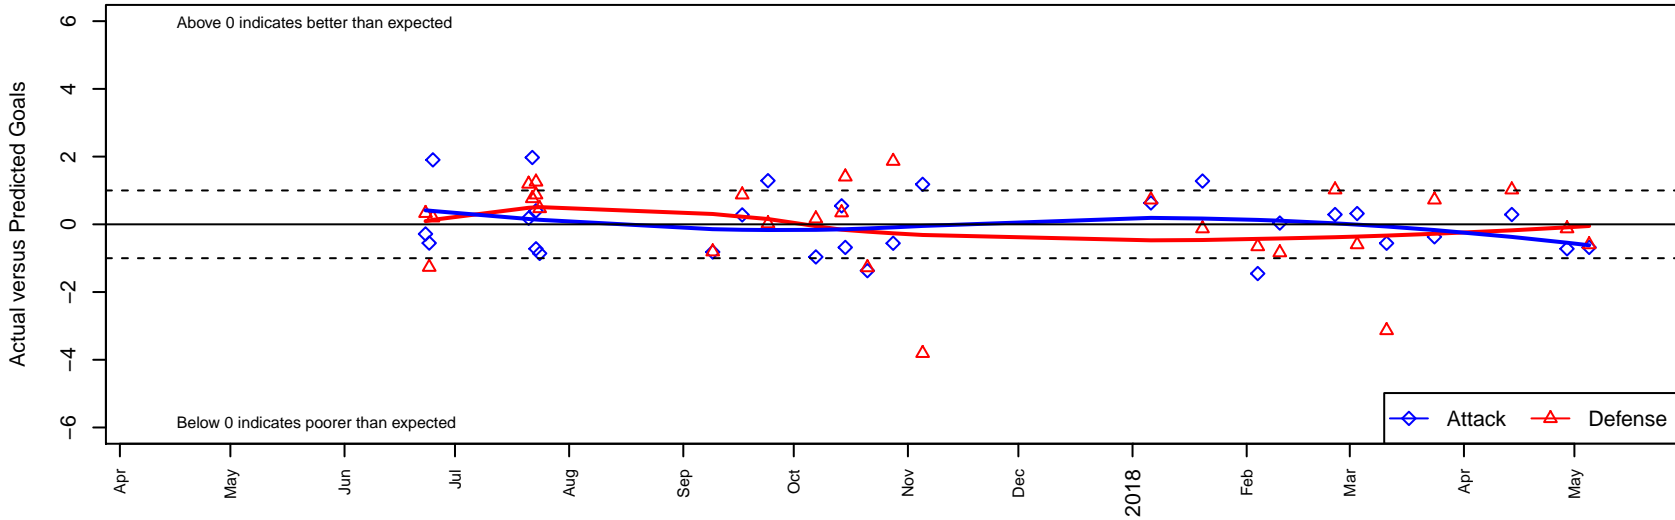

Harbor Premier Green G05

Harbor FC
 Gig Harbor, WA
 G05 total strength=1132
 attack=3.25 defense=3.08
 fall league = RCL G05 Div 2

alt names used:
 Harbor Premier G05 Green A
 HARBOR SC HARBOR PREMIER G05 GREEI
 Harbor Premier G05 Green A

Venues played:
 2017 Rainier Challenge Samba U14
 2017 Nike Crossfire Challenge Gold Group U13
 2017 RCL G05 Div 2
 2017 WYS Presidents Cup G05 Division 1

Harbor Premier Green G05
 Dots are actual minus expected GF (blue circles) and GA (red triangles).
 Blue line is smoothed change in attack strength. Red is smoothed change in defense strength.

**attack and defense variance (black dot)
relative to other teams
and top 10 in region**

**attack and defense rating
relative to others at age
and all opponents in last 13 months**

Performance relative to 13 month average