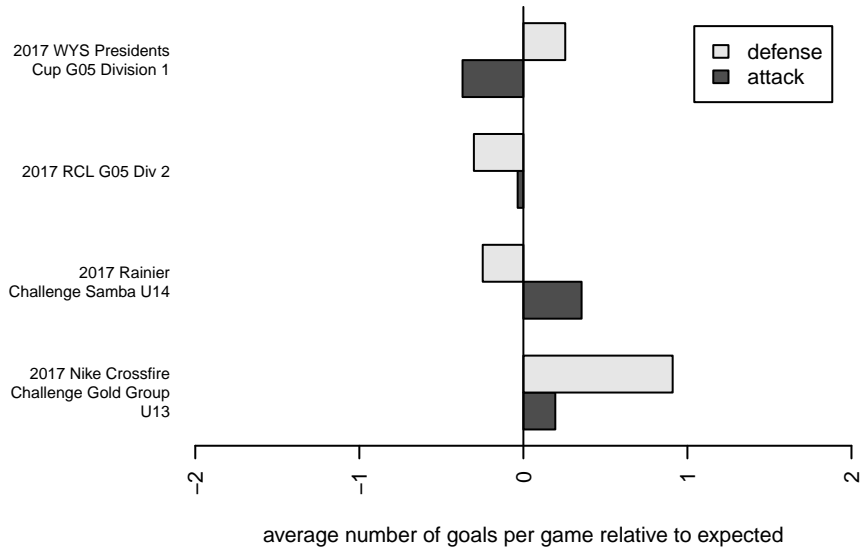

Harbor Premier Green G05

Harbor FC
 Gig Harbor, WA
 G05 total strength=1132
 attack=3.25 defense=3.08
 fall league = RCL G05 Div 2

alt names used:
 Harbor Premier G05 Green A
 HARBOR SC HARBOR PREMIER G05 GREEI
 Harbor Premier G05 Green A

Venues played:
 2017 Rainier Challenge Samba U14
 2017 Nike Crossfire Challenge Gold Group U13
 2017 RCL G05 Div 2
 2017 WYS Presidents Cup G05 Division 1

Harbor Premier Green G05
 Dots are actual minus expected GF (blue circles) and GA (red triangles).
 Blue line is smoothed change in attack strength. Red is smoothed change in defense strength.

**attack and defense variance (black dot)
relative to other teams
and top 10 in region**

**attack and defense rating
relative to others at age
and all opponents in last 13 months**

Performance relative to 13 month average